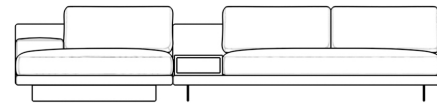

Rove Concepts

Dresden Sectional Sofa w/ Ash Veneer Side Table

Compelling in its simple yet cutting edge style, the Dresden modular collection is a bold take on contemporary design. The sleek, low profile frame is met with grand cloud-like seat cushions to create the statement making structure. The Dresden also balances the expansive seating with an interchangeable side table insert that is offered in ash, walnut, white lacquer, and marble finishes. Grounded on cast stainless steel legs with an elegant brushed finish, this piece's thoughtful composition demonstrates an exceptional opportunity for modern luxury in your home.

[See the entire Dresden Collection here.](#)

[Additional side table color options available here.](#)

[Learn more about the Dresden design here.](#)

Details

- Kiln-dried hardwood frame with doweled joints and reinforced corner blocks
- Soft-padded frame made with polyurethane foam wrapped in polyester fiber
- 8 gauge sinuous spring construction
- 3 layer high-density foam cushioning topped with premium 100% goose feathers
- Low profile solid stainless steel legs
- Includes 1 chaise with armrest & 1 armless sofa with ash veneer storage table
- Storage table in ash veneer with push to open drawer
- Available as preset or custom modular configurations
- Medium Feel (Learn more about our sofa firmness [here.](#))
- Legs require light assembly
- To join the modular pieces together please use the connector pieces that are included

Dimensions

132.5 in x 57 in x 30.75 in (Width x Depth x Height)

All measurements are approximations.

[Assembly Instructions](#)

[Download](#)

132.5" | 336.5cm

30.75" | 78cm

16.5" | 42cm

57" | 144.8cm

44.5" | 113cm

24.5" | 62cm

83" | 210.8cm

37.5" | 95.2cm