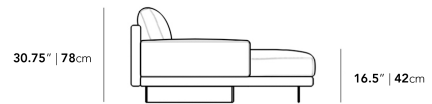

Dimensions

132.5 in x 57 in x 30.75 in (Width x Depth x Height)

All measurements are approximations.

[Assembly Instructions](#)

[Download](#)

132.5" | 336.5cm

30.75" | 78cm

16.5" | 42cm

57" | 144.8cm

44.5" | 113cm

24.5" | 62cm

83" | 210.8cm

37.5" | 95.2cm