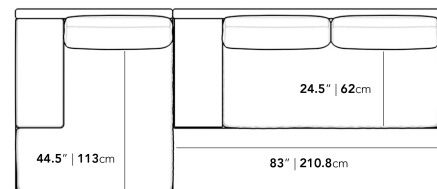

Dimensions

132.5 in x 57 in x 30.75 in (Width x Depth x Height)

All measurements are approximations.

[Assembly Instructions](#)

[Download](#)

132.5" | 336.5cm

30.75" | 78cm

16.5" | 42cm

57" | 144.8cm

44.5" | 113cm

24.5" | 62cm

83" | 210.8cm

37.5" | 95.2cm