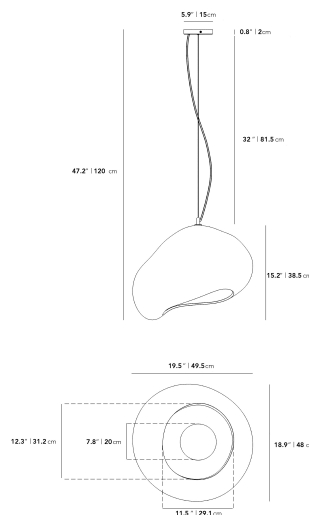

Details

- Available in matte alabaster or matte black ceramic
- E12 socket; fits an E12bulb with a maximum of 5.9" in diameter
- Textile cord in alabaster or black
- 5-inch adjustable cord
- Hardwire cap in alabaster or black metal finish
- Hardwired fixture; professional installation recommended
- cETL certified
- [Assembly Instructions here.](#)

*Please note: every piece is handcrafted by artisans and each piece will have a unique look unlike any other.

Dimensions

15 in x 14.3 in x 47.2 in (Width x Depth x Height)

Additional Dimensions

19.5 in x 18.9 in x 47.2 in - (Large Size, Matte Alabaster Finishes)

All measurements are approximations.

Assembly Instructions

[Download](#)

Organa Pendant Large

Organa Pendant Small