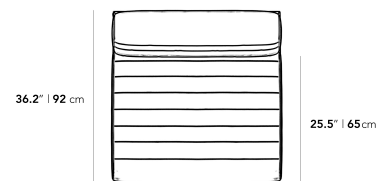

### Dimensions

35.4 in x 36.2 in x 27.7 in (Width x Depth x Height)

Seat Height: 16.5 in

Seat Depth: 25.5 in

All measurements are approximations.

35.4" | 90 cm

27.7" | 70.5 cm

16.5" | 42 cm

36.2" | 92 cm

25.5" | 65 cm