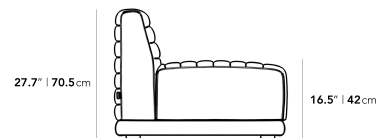

### Dimensions

35.4 in x 36.2 in x 27.7 in (Width x Depth x Height)

Seat Height: 16.5 in

Seat Depth: 25.5 in

All measurements are approximations.

35.4" | 90 cm

27.7" | 70.5 cm

16.5" | 42 cm

36.2" | 92 cm

25.5" | 65 cm