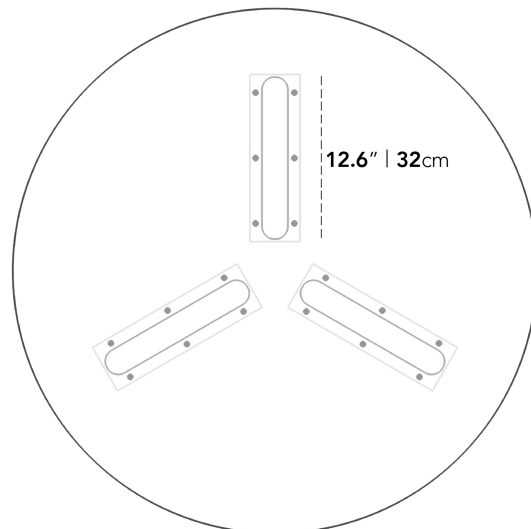

Also available in a dining table version [here](#).

Details

- Washed natural oak veneer
- California Phase 2 Compliant MDF
- Beveled underside edge
- Metal base connectors
- Plastic foot glides
- Assembly required

Dimensions

39.3 in x 39.3 in x 13 in (Width x Depth x Height)
All measurements are approximations.

[Assembly Instructions](#)
[Download](#)

13" | 33 cm

39.3" | 100 cm