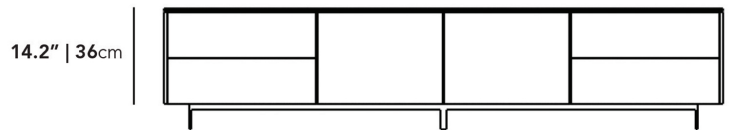

Dimensions

86.6 in x 17.7 in x 18.7 in (Width x Depth x Height)
All measurements are approximations.

[Assembly Instructions](#)
[Download](#)

17.7

86.6" | 220cm

14.2" | 36cm

18.7

19.3" | 49cm 23" | 58.4cm

78.7" | 200cm

86.6" | 220cm

14.2" | 36cm

18.7" | 47.5cm

17.7" | 45cm