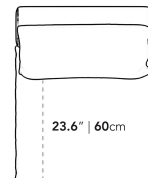

Dimensions

29.5 in x 38.6 in x 22.2 in (Width x Depth x Height)

Seat Height: 16.9 in

Seat Depth: 23.6 in

All measurements are approximations.

Assembly Instructions

[Download](#)

29.5" | 75cm

22.2" | 56.5cm

16.9" | 43cm

38.6" | 98cm

23.6" | 60cm