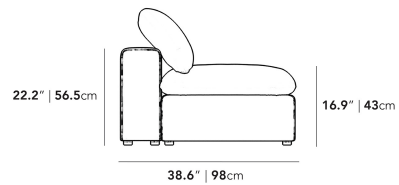

Dimensions

29.5 in x 38.6 in x 22.2 in (Width x Depth x Height)

Seat Height: 16.9 in

Seat Depth: 23.6 in

All measurements are approximations.

Assembly Instructions

[Download](#)

29.5" | 75cm

22.2" | 56.5cm

16.9" | 43cm

38.6" | 98cm

23.6" | 60cm