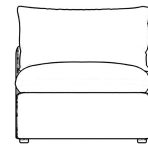

Dimensions

29.5 in x 38.6 in x 22.2 in (Width x Depth x Height)

Seat Height: 16.9 in

Seat Depth: 23.6 in

All measurements are approximations.

Assembly Instructions

[Download](#)

29.5" | 75cm

22.2" | 56.5cm

16.9" | 43cm

38.6" | 98cm

23.6" | 60cm