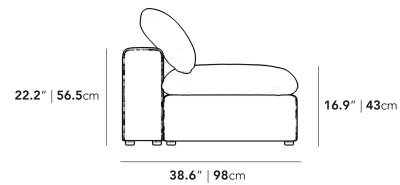

### Dimensions

29.5 in x 38.6 in x 22.2 in (Width x Depth x Height)

Seat Height: 16.9 in

Seat Depth: 23.6 in

All measurements are approximations.

### Assembly Instructions

[Download](#)

29.5" | 75cm

38.6" | 98cm

23.6" | 60cm