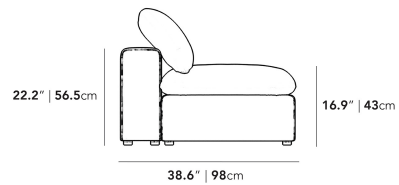

22.2" | 56.5cm

16.9" | 43cm

38.6" | 98cm

23.6" | 60cm