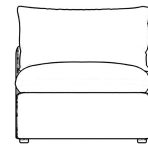

29.5" | 75cm