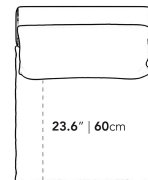

### Dimensions

29.5 in x 38.6 in x 22.2 in (Width x Depth x Height)

Seat Height: 16.9 in

Seat Depth: 23.6 in

All measurements are approximations.

### Assembly Instructions

[Download](#)

29.5" | 75cm

38.6" | 98cm

23.6" | 60cm