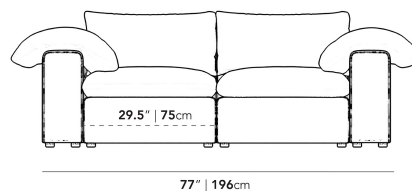

### Dimensions

77 in x 38.6 in x 22.2 in (Width x Depth x Height)

Seat Height: 16.9 in

Seat Depth: 23.6 in

All measurements are approximations.

### Assembly Instructions

[Download](#)

77" | 196cm

38.6" | 98cm

38.6" | 98cm