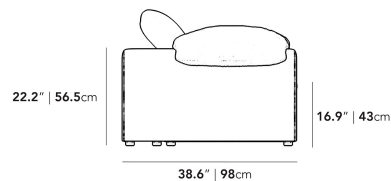

### Dimensions

77 in x 38.6 in x 22.2 in (Width x Depth x Height)

Seat Height: 16.9 in

Seat Depth: 23.6 in

All measurements are approximations.

### Assembly Instructions

[Download](#)

77" | 196cm

38.6" | 98cm

38.6" | 98cm