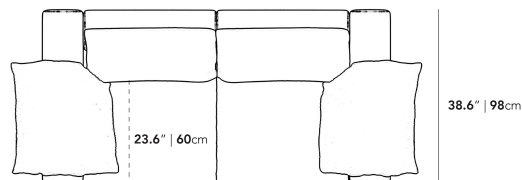

### Dimensions

77 in x 38.6 in x 22.2 in (Width x Depth x Height)

Seat Height: 16.9 in

Seat Depth: 23.6 in

All measurements are approximations.

### Assembly Instructions

[Download](#)

77" | 196cm

38.6" | 98cm

38.6" | 98cm