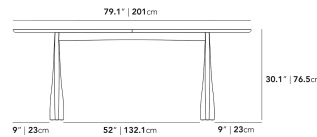

Details

- Choice of walnut or washed natural oak veneer
- Beveled underside edge
- Removable leaf can be stored underneath the table
- Cage storage has felt pads to protect the leaf from scratching
- Secure lock mechanism to ensure the table stays intact when the leaf is not in use
- Assembly is required

Dimensions

79.1 in x 41.3 in x 30.1 in (Width x Depth x Height)
All measurements are approximations.

[Assembly Instructions](#)
[Download](#)

Arco Dining Table - Without Leaf

Arco Dining Table - With Leaf