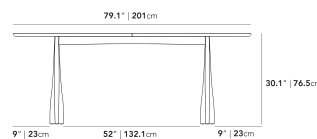

Details

- Choice of walnut or washed natural oak veneer
- Beveled underside edge
- Removable leaf can be stored underneath the table
- Cage storage has felt pads to protect the leaf from scratching
- Secure lock mechanism to ensure the table stays intact when the leaf is not in use
- Assembly is required

Dimensions

79.1 in x 41.3 in x 30.1 in (Width x Depth x Height)
All measurements are approximations.

[Assembly Instructions](#)
[Download](#)

Arco Dining Table - Without Leaf

Arco Dining Table - With Leaf