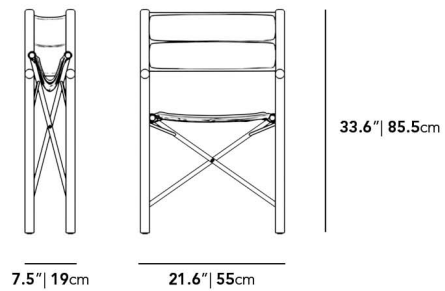

### Dimensions

21.6 in x 22.4 in x 33.6 in (Width x Depth x Height)

Seat Height: 18.1 in

Seat Depth: 22.4 in

All measurements are approximations.

25" | 63.7cm

22.4" | 57cm

21.6" | 55cm