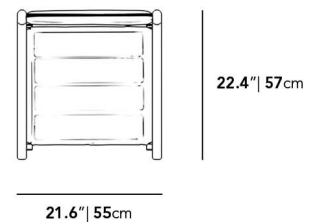

### Dimensions

21.6 in x 22.4 in x 33.6 in (Width x Depth x Height)

Seat Height: 18.1 in

Seat Depth: 22.4 in

All measurements are approximations.

25" | 63.7cm

22.4" | 57cm

21.6" | 55cm