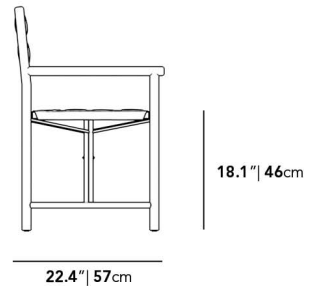

### Dimensions

21.6 in x 22.4 in x 33.6 in (Width x Depth x Height)

Seat Height: 18.1 in

Seat Depth: 22.4 in

All measurements are approximations.

25" | 63.7cm

22.4" | 57cm

21.6" | 55cm