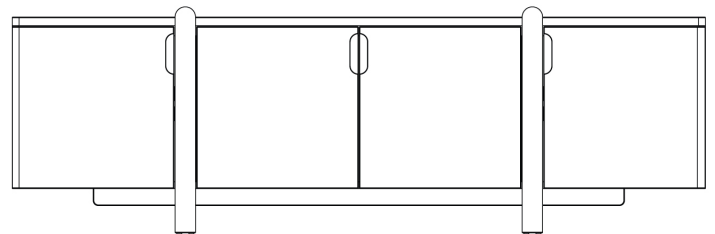

Rove Concepts

Cassia Entryway Console

Enrich your home with the Cassia Entryway Console, where form meets function in a perfect balance of modern design and elevated utility. Crafted with minimalist lines and smooth curves, the captivating silhouette exudes a sense of timeless luxury while adjustable shelves, hidden electrical ports, travertine pull handles and solid wood legs ensure a safe sanctuary for all your everyday essentials.

Details

- Available in grey oak veneer
- Includes two hidden cable cutouts in the back
- Made with California Phase 2 Compliant MDF
- Solid wood legs
- Travertine accent details
- Includes adjustable leg leveling glides
- Adjustable shelves
- Soft-close hinges
- No assembly required

Dimensions

80.1 in x 17 in x 26.2 in (Width x Depth x Height)
All measurements are approximations.

80" | 203.5cm

26"

17"

2.3" | 6cm

2.3" | 6cm

26" | 66.5cm

18" | 46cm