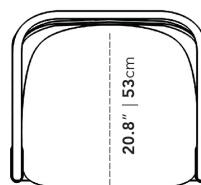

Dimensions

28.1 in x 23.2 in x 29.9 in (Width x Depth x Height)

Seat Height: 18.1 in

Seat Depth: 18.6 in

All measurements are approximations.

30" | 76cm

28" | 71.5cm

18.1" | 46cm

23.2" | 59cm

23.2" | 59cm