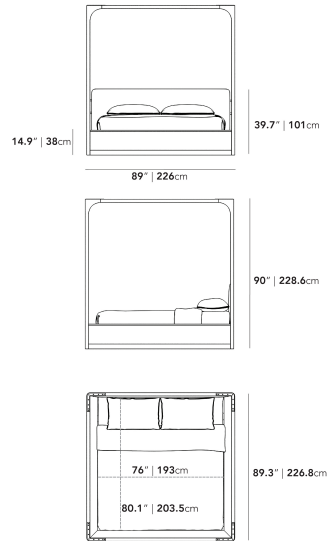

### Details

- Grey Oak Veneer frame
- California Phase 2 Compliant MDF
- Standard quality framing is secured with strong metal brackets
- 3 preinstalled adjustable slat heights
- European flexible slat system included
- Headboard upholstered in plush velvet
- Champagne-colored brass connector on the headboard
- Approximately 3-inch mattress inset
- Assembly required

\*Mattress in the images is 8" thick

### Dimensions

72.8 in x 88.6 in x 90 in (Width x Depth x Height)  
All measurements are approximations.

### King Size