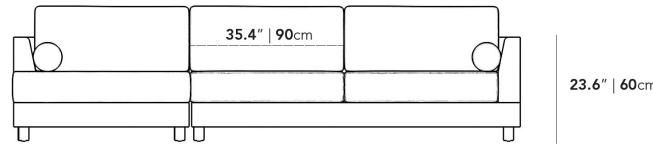

Details

- Available as a full sectional, two-seaters, and chaises
- Solid acacia wood frame
- Available in Palisade and Fresco finishes
- Minimal assembly required

Dimensions

116.5 in x 70.8 in x 30.7 in (Width x Depth x Height)

Seat Height: 15.7 in

Seat Depth: 68.5 in

All measurements are approximations.

Assembly Instructions

[Download](#)

116.5" | 296cm

30.7" | 78cm

15.7" | 40cm

70.8" | 180cm

35.4" | 90cm

76" | 193cm

40.5" | 103cm