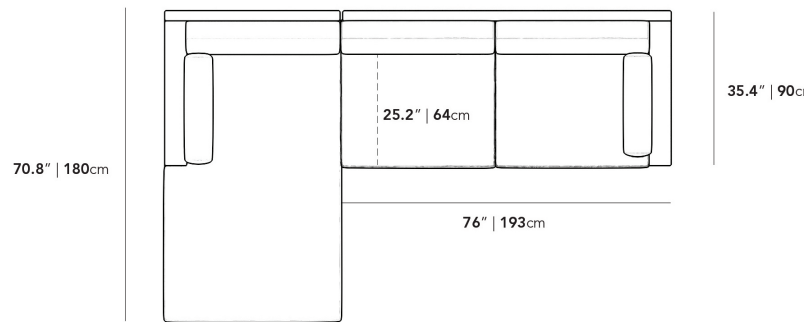

Details

- Available as a full sectional, two-seaters, and chaises
- Solid acacia wood frame
- Available in Palisade and Fresco finishes
- Minimal assembly required

Dimensions

116.5 in x 70.8 in x 30.7 in (Width x Depth x Height)

Seat Height: 15.7 in

Seat Depth: 68.5 in

All measurements are approximations.

116.5" | 296cm

40.5" | 103cm