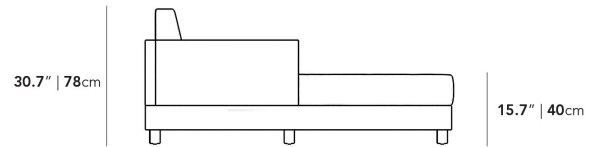

Details

- Available as a full sectional, two-seaters, and chaises
- Solid acacia wood frame
- Available in Palisade and Fresco finishes
- Minimal assembly required

Dimensions

116.5 in x 70.8 in x 30.7 in (Width x Depth x Height)

Seat Height: 15.7 in

Seat Depth: 68.5 in

All measurements are approximations.

116.5" | 296cm

40.5" | 103cm