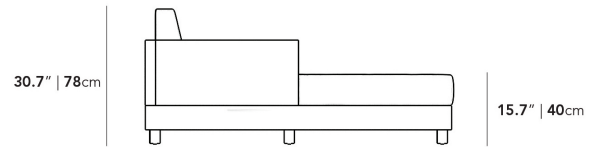

Details

- Available as a full sectional, two-seaters, and chaises
- Solid acacia wood frame
- Available in Palisade and Fresco finishes
- Minimal assembly required

Dimensions

116.5 in x 70.8 in x 30.7 in (Width x Depth x Height)

Seat Height: 15.7 in

Seat Depth: 68.5 in

All measurements are approximations.

Assembly Instructions

[Download](#)

116.5" | 296cm

30.7" | 78cm

15.7" | 40cm

70.8" | 180cm

35.4" | 90cm

76" | 193cm

40.5" | 103cm