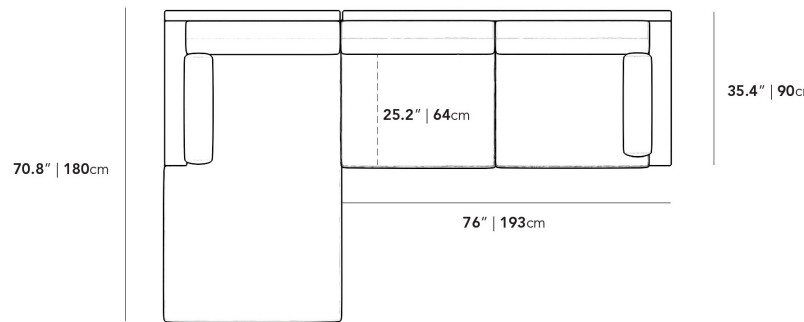

Details

- Available as a full sectional, two-seaters, and chaises
- Solid acacia wood frame
- Available in Palisade and Fresco finishes
- Minimal assembly required

Dimensions

116.5 in x 70.8 in x 30.7 in (Width x Depth x Height)

Seat Height: 15.7 in

Seat Depth: 68.5 in

All measurements are approximations.

Assembly Instructions

[Download](#)

116.5" | 296cm

30.7" | 78cm

15.7" | 40cm

70.8" | 180cm

35.4" | 90cm

76" | 193cm

40.5" | 103cm