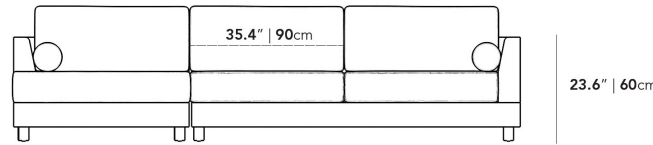

Details

- Available as a full sectional, two-seaters, and chaises
- Solid acacia wood frame
- Available in Palisade and Fresco finishes
- Minimal assembly required

Dimensions

116.5 in x 70.8 in x 30.7 in (Width x Depth x Height)

Seat Height: 15.7 in

Seat Depth: 68.5 in

All measurements are approximations.

116.5" | 296cm

40.5" | 103cm